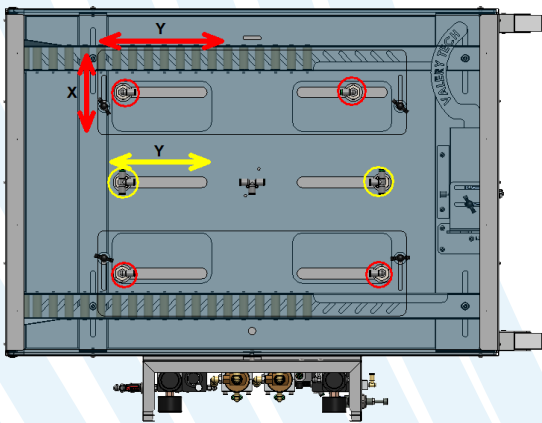

All the parameter are adjustable using the command box on the front of the machine. On the front of the command box there is a mechanical counter that count the box vaccinated.

The device is equipped with 4 nozzles (Dispensing the 1st vaccine) adjustable in x-y direction and 2 nozzles (Dispensing the 2nd vaccine) adjustable in y direction to fit with every box dimension. The machine is also equipped with an adjustable piston to block the box until the end of dispensing