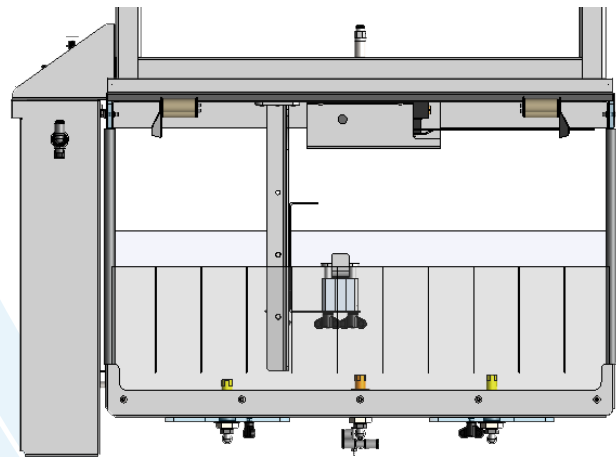

## DESCRIPTION

Pneu-cabin spray manual DUAL ELITE is the one of simplest manual cabinet of the Valery offer, it's though to administrate 2 spray vaccine. The device is the perfect choose for small and medium hatcheries that needs a machine easy to use, cheap and with an high quality of distribution.

All the parameter are adjustable using the command box on the front of the machine. On the front of the command box there is a mechanical counter that count the box vaccinated.

The device is equipped with 4 nozzles (Dispensing the 1st vaccine) adjustable in x-y direction and 2 nozzles (Dispensing the 2nd vaccine) adjustable in y direction to fit with every box dimension. The machine is also equipped with an adjustable piston to block the box until the end of dispensing

## SPECIFICATION

<b>CAPACITY:</b>	Up to 36'000 chicks per hour
<b>WEIGHT:</b>	39 Kg
<b>DIMENSIONS (HxDxL):</b>	118 x 52 x 81 cm
<b>INCLUDED WITH THE MACHINE:</b>	Basic spare parts kit 1 tank 10l of capacity Extra nozzle
<b>MATERIALS:</b>	Stainless steel Food grade plastic Rubber Polycarbonate