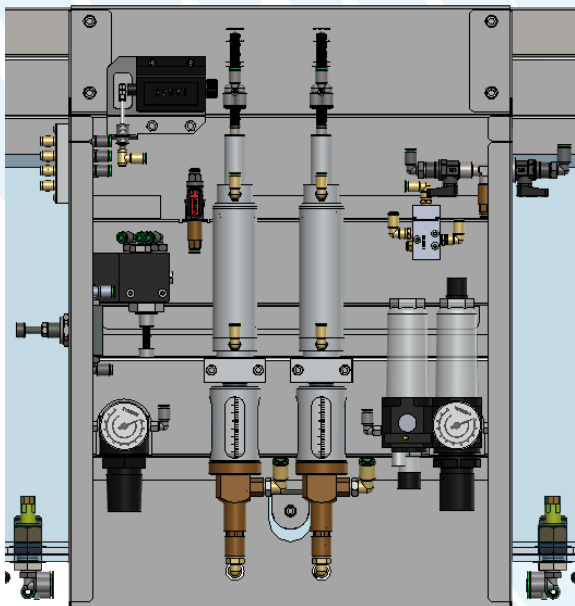

All the parameter are adjustable using the command box on the front of the machine. On the front of the command box there is a mechanical counter that count the box vaccinated.

The device is equipped with 4 nozzles (Dispensing the 1st vaccine) adjustable in x-y direction and 2 nozzles (Dispensing the 2nd vaccine) adjustable in y direction to fit with every box dimension. The machine is also equipped with an adjustable piston to block the box until the end of dispensing