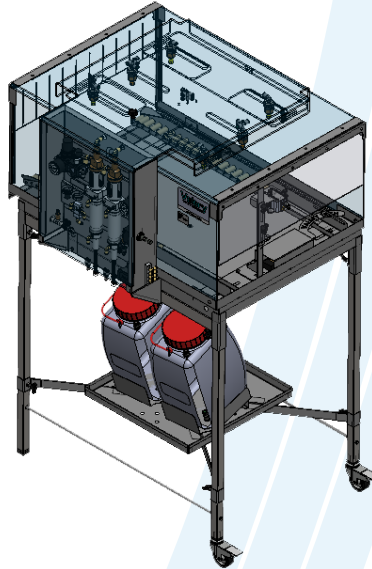

All the parameter are adjustable using the command box on the front of the machine. On the front of the command box there is a mechanical counter that count the box vaccinated.

The device is equipped with 4 nozzles (Dispensing the 1st vaccine) adjustable in x-y direction and 2 nozzles (Dispensing the 2nd vaccine) adjustable in y direction to fit with every box dimension. The machine is also equipped with an adjustable piston to block the box until the end of dispensing

## SPECIFICATION

<b>CAPACITY:</b>	Up to 36'000 chicks per hour
<b>WEIGHT:</b>	39 Kg
<b>DIMENSIONS (HxDxL):</b>	118 x 52 x 81 cm
<b>INCLUDED WITH THE MACHINE:</b>	Basic spare parts kit 1 tank 10l of capacity Extra nozzle
<b>MATERIALS:</b>	Stainless steel Food grade plastic Rubber Polycarbonate