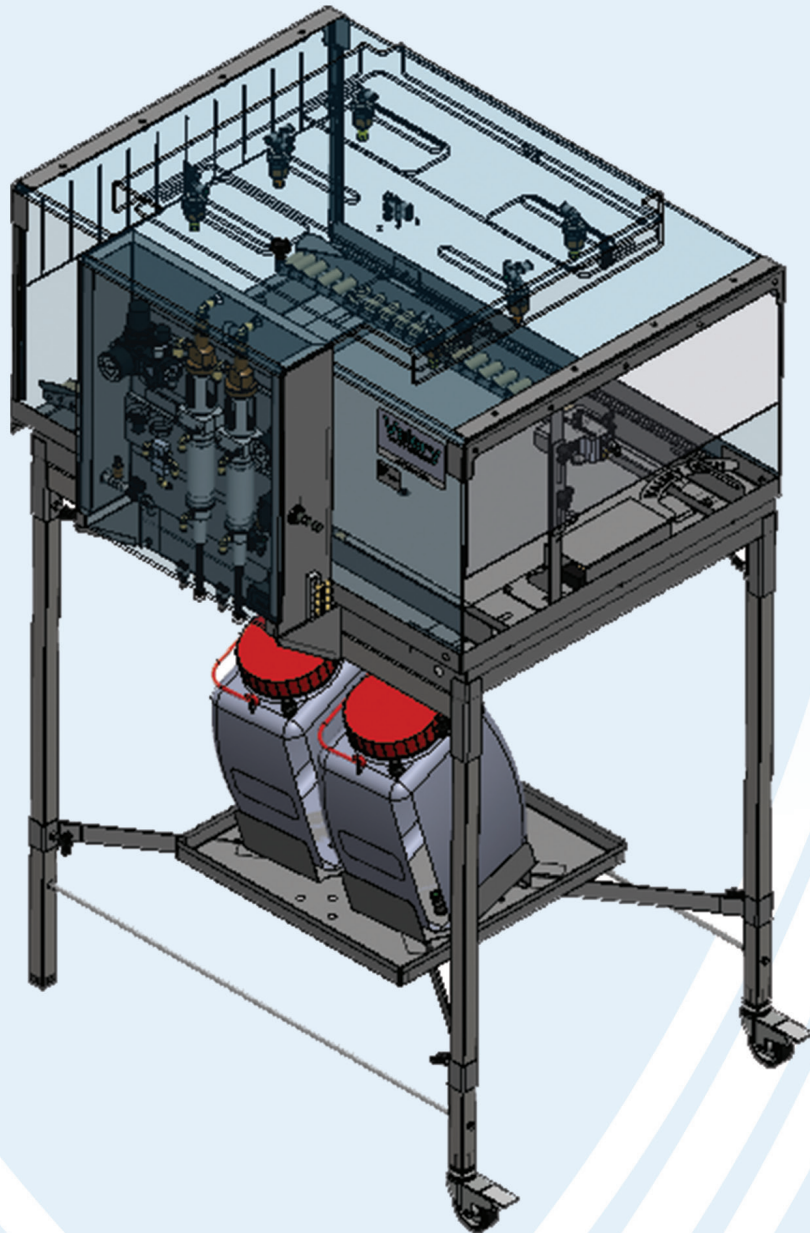

PNEU - CABINETS

**Valery**  
technologies

## DESCRIPTION

Pneu-cabin spray manual DUAL ELITE is the one of simplest manual cabinet of the Valery offer, it's though to administrate 2 spray vaccine. The device is the perfect choose for small and medium hatcheries that needs a machine easy to use, cheap and with an high quality of distribution.

All the parameter are adjustable using the command box on the front of the machine. On the front of the command box there is a mechanical counter that count the box vaccinated.

The device is equipped with 4 nozzles (Dispensing the 1st vaccine) adjustable in x-y direction and 2 nozzles (Dispensing the 2nd vaccine) adjustable in y direction to fit with every box dimension. The machine is also equipped with an adjustable piston to block the box until the end of dispensing

## SPECIFICATION

<b>CAPACITY:</b>	Up to 36'000 chicks per hour
<b>WEIGHT:</b>	39 Kg
<b>DIMENSIONS (HxDxL):</b>	118 x 52 x 81 cm
<b>INCLUDED WITH THE MACHINE:</b>	Basic spare parts kit 1 tank 10l of capacity Extra nozzle
<b>MATERIALS:</b>	Stainless steel Food grade plastic Rubber Polycarbonate