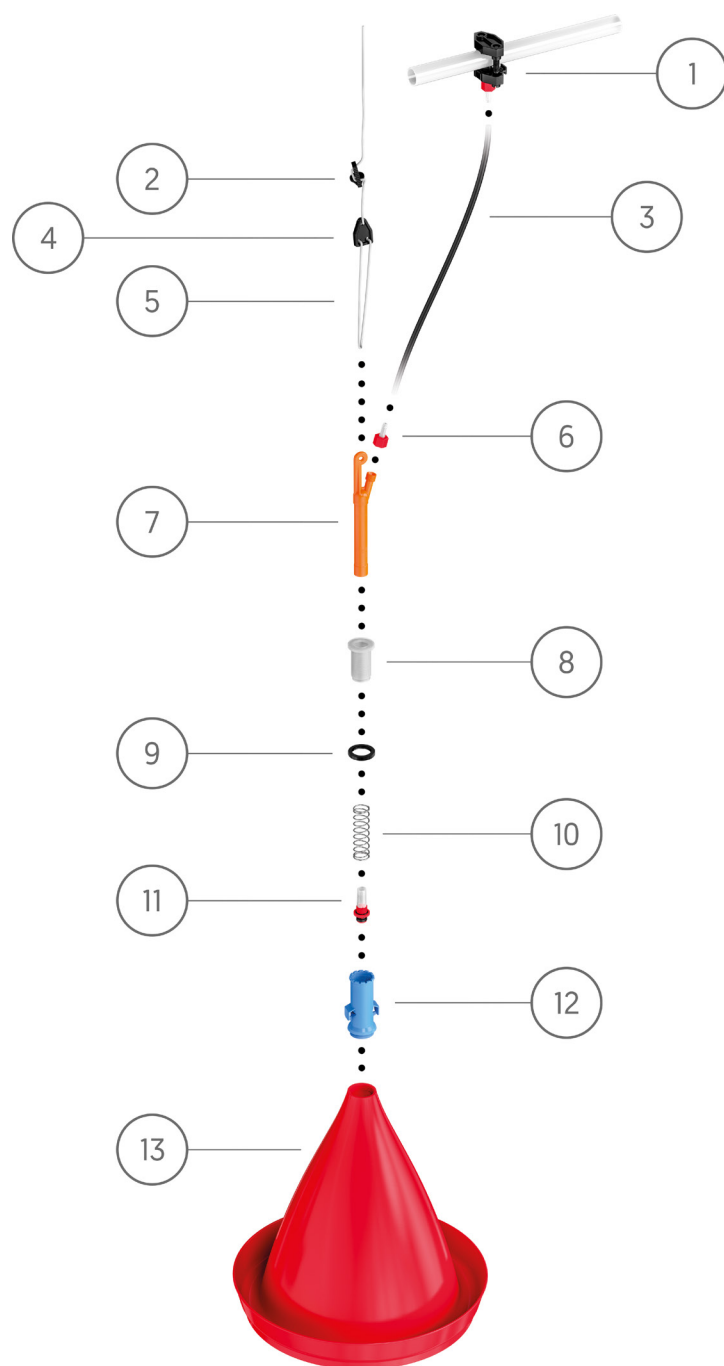

Drinker G86

1	0480001.50	Shut-off saddle
2	0505107.50	Hose hook
3	0604001.50	Hose 5x9 mm
4	0505106.50	Cord adjuster
5	0505111.50	Suspension cord
6	0501111.50	Hose connector
7	0505101.50	Valve flow tube
8	0505103.50	Valve adjusting screw
9	0505104.50	Locknut
10	0505110.50	Spring
11	0506001.50	Valve
12	0208102.50	Collar
13	0208101.50	Bell