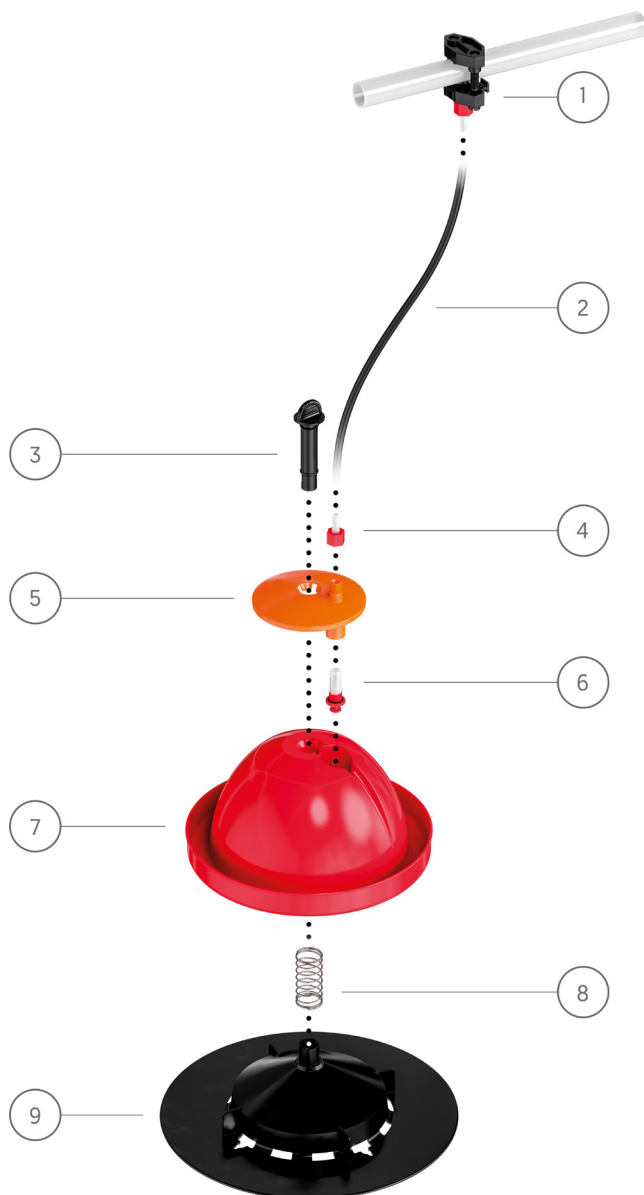

# Drinker G89

1	0480001.50	Shut-off saddle
2	0604001.50	Hose 5x9 mm
3	0210103.50	Black guide
4	0501111.50	Hose connector
5	0209111.50	Water level control
6	0506002.50	Valve
7	0210101.50	Bell
8	0210104.50	Spring
9	0210102.50	Base