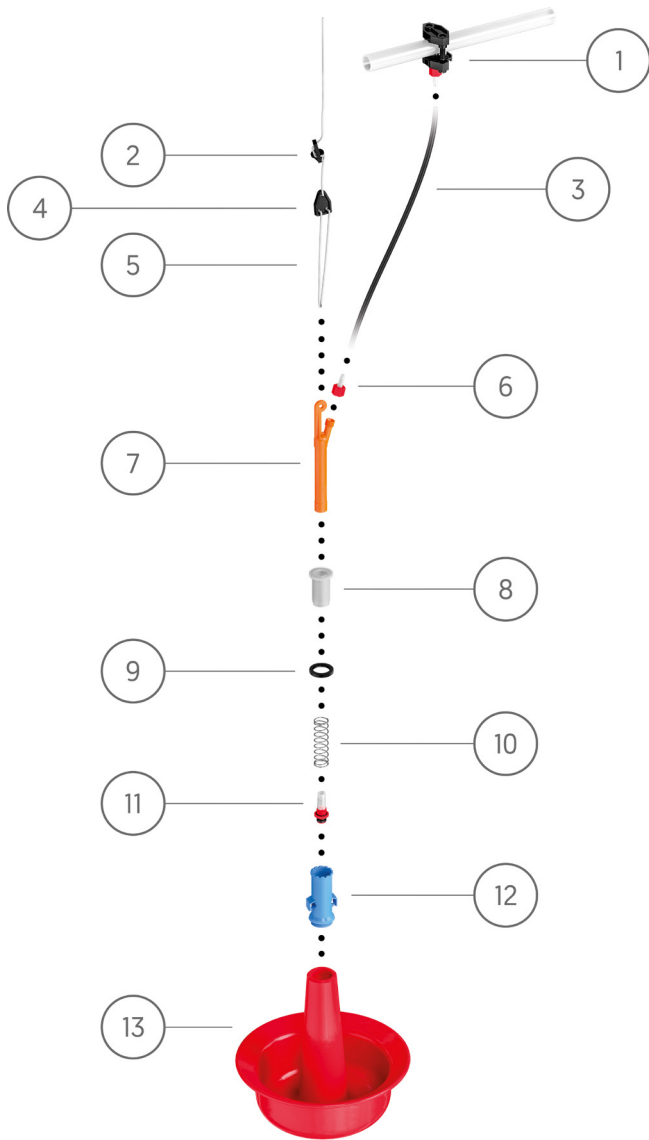

Drinker Jumbo 98

1	0480001.50	Shut-off saddle
2	0505107.50	Hose hook
3	0604001.50	Hose 5x9 mm
4	0505106.50	Cord adjuster
5	0505111.50	Suspension cord
6	0501111.50	Hose connector
7	0505101.50	Valve flow tube
8	0505103.50	Valve adjusting screw
9	0505104.50	Locknut
10	0505110.50	Spring
11	0506001.50	Valve
12	0208102.50	Collar
13	0211004.50	Bell