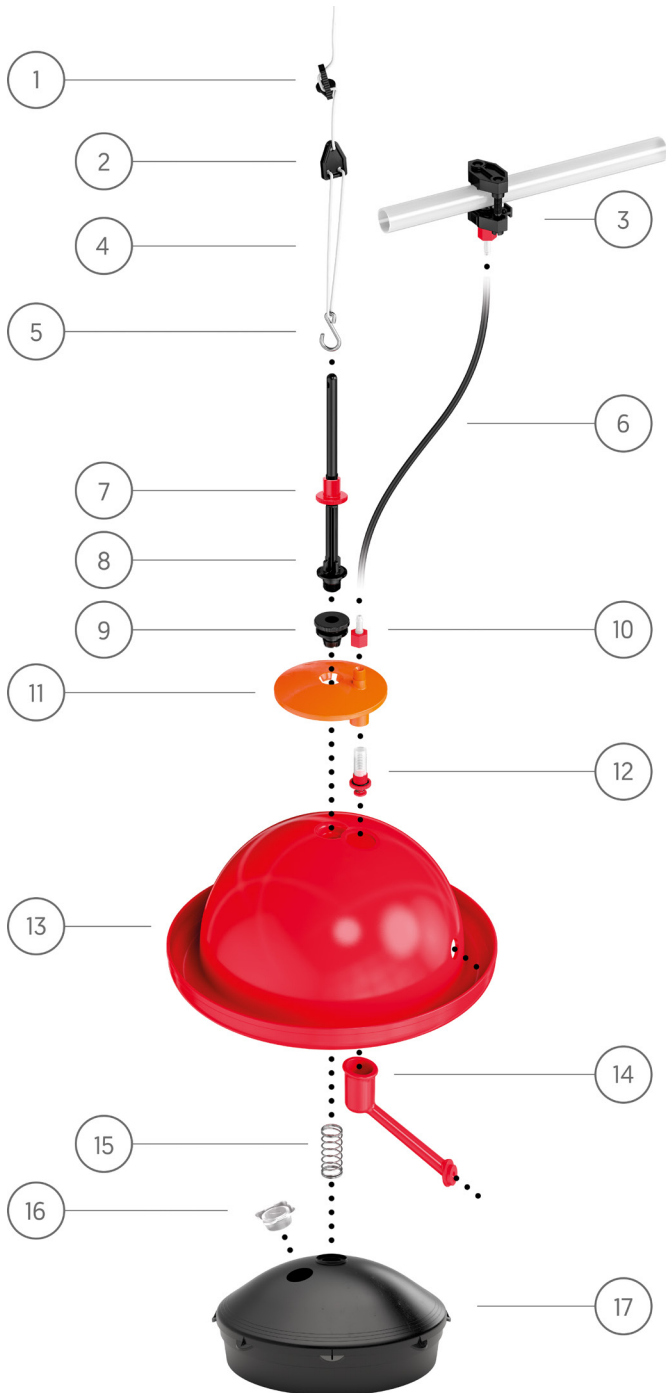

Drinker Jumbo Junior

1	0505107.50	Hose hook
2	0505106.50	Cord adjuster
3	0480001.50	Shut-off saddle
4	0505111.50	Suspension cord
5	0505119.50	Suspension hook (metal)
6	0604001.50	Hose 5x9 mm
7	0209109.50	Red locknut
8	0209105.50	Stem
9	0209112.50	Locknut
10	0501111.50	Hose connector
11	0209111.50	Water level control
12	0506001.50	Valve
13	0209101.50	Bell
14	0209106.50	Water pipe
15	0209110.50	Spring
16	0201112.50	Plug
17	0209102.50	Ballast complete