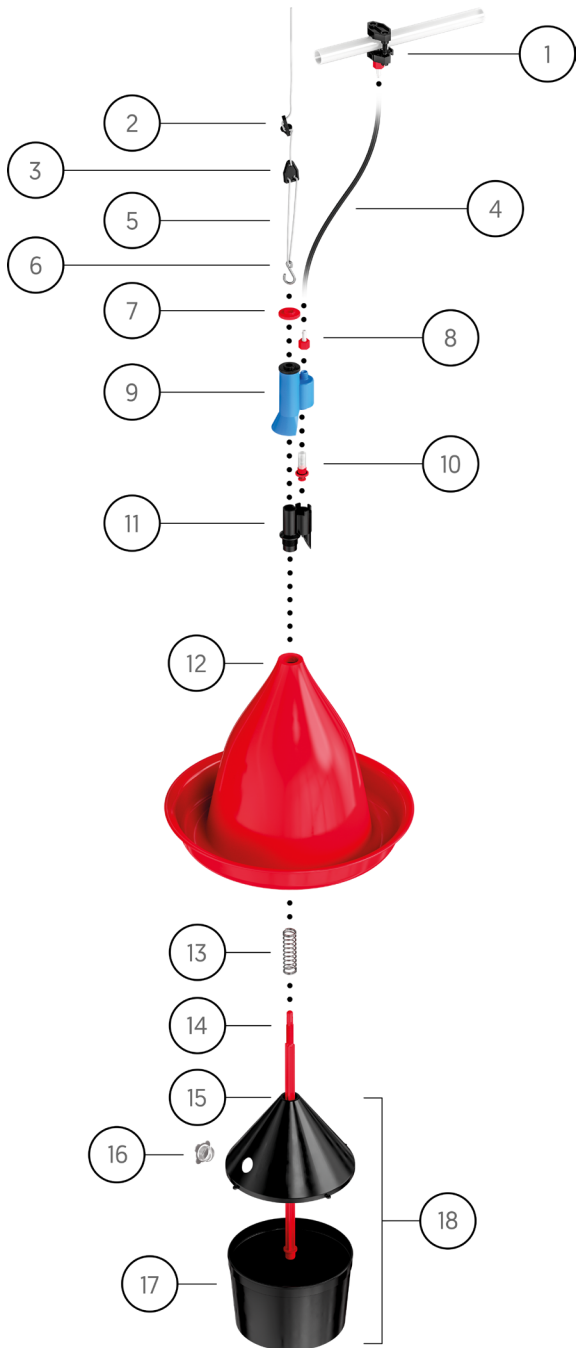

Drinker Jumbo T

1	0480001.50	Shut-off saddle
2	0505107.50	Hose hook
3	0505106.50	Cord adjuster
4	0604001.50	Hose 5x9 mm
5	0505111.50	Suspension cord
6	0505119.50	Suspension hook [metal]
7	0201111.50	Locknut
8	0501111.50	Hose connector
9	0201107.50	Water level control
10	0506001.50	Valve
11	0201108.50	Collar
12	0201101.50	Jumbo-T bell
13	0505115.50	Spring
14	0201106.50	Stem
15	0201112.50	Plug
16	0201104.50	Cover
17	0201105.50	Base
18	0201103.50	Ballast complete