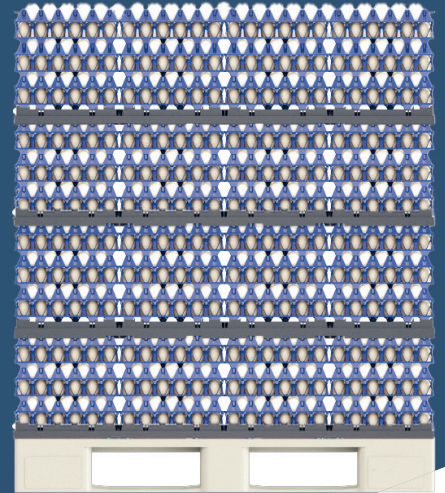

Logistics

Since it is of great importance to transport our egg handling system called EggsCargoSystem® XL in the most cost efficient way, you hereby find the figures concerning container loads and truckloads.

MAXIMUM LOAD PER ITEM

	Standard truck 80 m3	Container 20" Box	Container 40" Box	Container 40" HC
TRAYS	150.000	55.000	115.000	126.500
PALLETS	480	165	345	391
DIVIDERS	2.100	748	1.564	1.725

GIORDANO