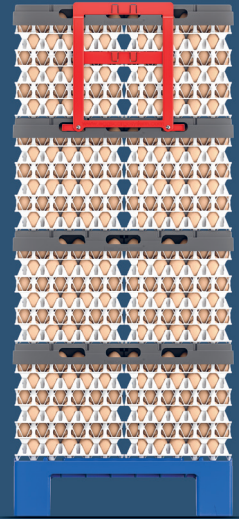

## TRUCK LOAD

Standard truck  
80 m<sup>3</sup>

4 rows  
8.640 eggs per set

Component per set

1 EC pallet + 288 trays + 4 dividers

170 EC pallets  
48.960 trays  
680 dividers

170 complete sets

5 rows  
10.800 eggs per set

Component per set

1 EC pallet + 360 trays + 5 dividers

148 EC pallets  
53.280 trays  
740 dividers

148 complete sets

EggsCargoSystem® Mini is developed to transport smaller quantities of eggs from the packing centre to the final consumer, like large institutions, hospitals, fast food, catering services and retail, based on the same principals as the traditional EggsCargoSystem®