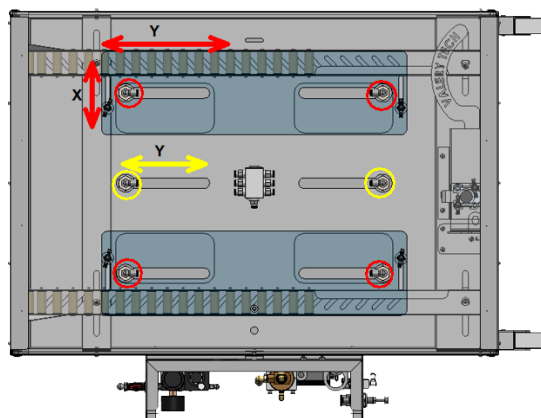

GIORDANO

VACCINATION DEVICES

ELITE CAB-MONO
Ref TB.3.00 of 28/08/2024

TECHNICAL BROCHURE

DESCRIPTION

Spray Cab - Mono is the one of simplest manual cabinet of the Valery offer, it's though to administrate 1 spray vaccine. The device is the perfect choose for small and medium hatcheries that needs a machine easy to use, cheap and with an high quality of distribution.

All the parameter are adjustable using the command box on the front of the machine. On the front of the command box there is a mechanical counter that count the box vaccinated.

The device is equipped with 4 nozzles adjustable in x-y direction and 2 nozzles adjustable in y direction to fit with every box dimension.

The machine is also equipped with an adjustable piston to block the box until the end of dispensing

After few test on the machine, simulating a 'standard' condition, (18ml spray; 100chicks) the machine complete a full cycle of administration in about 5-7 seconds (including the operation of insert and take out the box).

SPECIFICATION

CAPACITY:	Up to 36'000 chicks per hour
WEIGHT:	39 Kg
DIMENSIONS (HxDxL):	118 x 52 x 81 cm
INCLUDED WITH THE MACHINE:	Basic spare parts kit 1 tank 10l of capacity Extra nozzle
MATERIALS:	Stainless steel Food grade plastic Rubber Polycarbonate