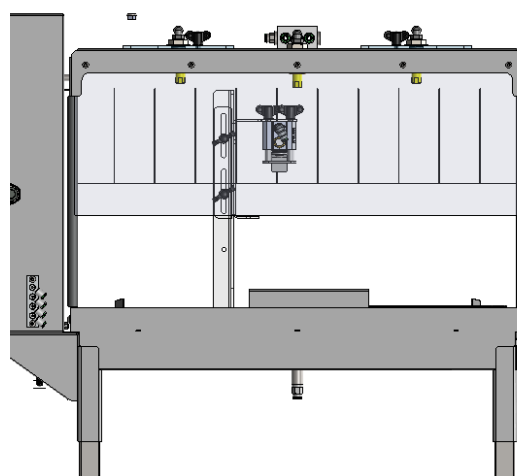

GIORDANO

VACCINATION DEVICES

ELITE CAB-MONO
Ref TB.3.00 of 28/08/2024

TECHNICAL BROCHURE

DESCRIPTION

Spray Cab - Mono is the one of simplest manual cabinet of the Valery offer, it's though to administrate 1 spray vaccine. The device is the perfect choose for small and medium hatcheries that needs a machine easy to use, cheap and with an high quality of distribution.

All the parameter are adjustable using the command box on the front of the machine. On the front of the command box there is a mechanical counter that count the box vaccinated.

The device is equipped with 4 nozzles adjustable in x-y direction and 2 nozzles adjustable in y direction to fit with every box dimension.

The machine is also equipped with an adjustable piston to block the box until the end of dispensing

After few test on the machine, simulating a 'standard' condition, (18ml spray; 100chicks) the machine complete a full cycle of administration in about 5-7 seconds (including the operation of insert and take out the box).

SPECIFICATION

CAPACITY:	Up to 36'000 chicks per hour
WEIGHT:	39 Kg
DIMENSIONS (HxDxL):	118 x 52 x 81 cm
INCLUDED WITH THE MACHINE:	Basic spare parts kit 1 tank 10l of capacity Extra nozzle
MATERIALS:	Stainless steel Food grade plastic Rubber Polycarbonate