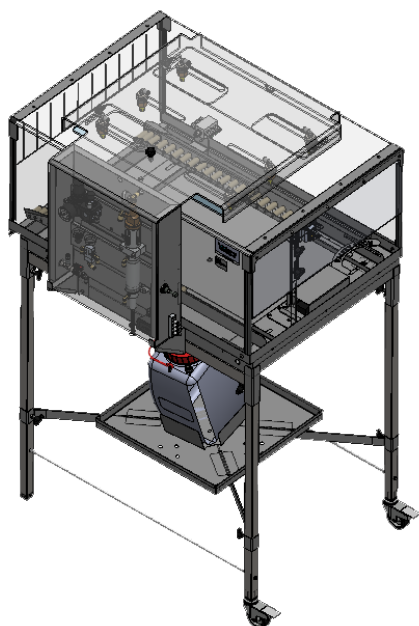

GIORDANO

VACCINATION DEVICES

ELITE CAB-MONO
Ref TB.3.00 of 28/08/2024

TECHNICAL BROCHURE

DESCRIPTION

Spray Cab - Mono is the one of simplest manual cabinet of the Valery offer, it's though to administrate 1 spray vaccine. The device is the perfect choose for small and medium hatcheries that needs a machine easy to use, cheap and with an high quality of distribution.

All the parameter are adjustable using the command box on the front of the machine. On the front of the command box there is a mechanical counter that count the box vaccinated.

The device is equipped with 4 nozzles adjustable in x-y direction and 2 nozzles adjustable in y direction to fit with every box dimension.

The machine is also equipped with an adjustable piston to block the box until the end of dispensing

After few test on the machine, simulating a 'standard' condition, (18ml spray; 100chicks) the machine complete a full cycle of administration in about 5-7 seconds (including the operation of insert and take out the box).

SPECIFICATION

CAPACITY:	Up to 36'000 chicks per hour
WEIGHT:	39 Kg
DIMENSIONS (HxDxL):	118 x 52 x 81 cm
INCLUDED WITH THE MACHINE:	Basic spare parts kit 1 tank 10l of capacity Extra nozzle
MATERIALS:	Stainless steel Food grade plastic Rubber Polycarbonate