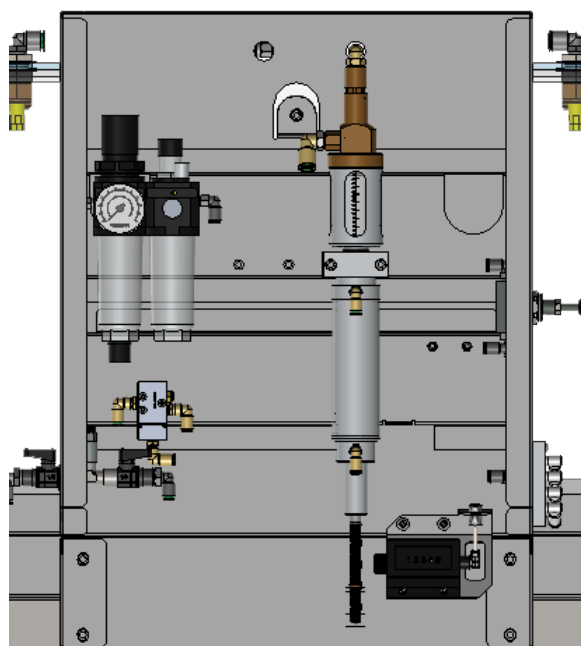

GIORDANO

VACCINATION DEVICES

ELITE CAB-MONO
Ref TB.3.00 of 28/08/2024

TECHNICAL BROCHURE

DESCRIPTION

Spray Cab - Mono is the one of simplest manual cabinet of the Valery offer, it's though to administrate 1 spray vaccine. The device is the perfect choose for small and medium hatcheries that needs a machine easy to use, cheap and with an high quality of distribution.

All the parameter are adjustable using the command box on the front of the machine. On the front of the command box there is a mechanical counter that count the box vaccinated.

The device is equipped with 4 nozzles adjustable in x-y direction and 2 nozzles adjustable in y direction to fit with every box dimension.

The machine is also equipped with an adjustable piston to block the box until the end of dispensing

After few test on the machine, simulating a 'standard' condition, (18ml spray; 100chicks) the machine complete a full cycle of administration in about 5-7 seconds (including the operation of insert and take out the box).

SPECIFICATION

CAPACITY:	Up to 36'000 chicks per hour
WEIGHT:	39 Kg
DIMENSIONS (HxDxL):	118 x 52 x 81 cm
INCLUDED WITH THE MACHINE:	Basic spare parts kit 1 tank 10l of capacity Extra nozzle
MATERIALS:	Stainless steel Food grade plastic Rubber Polycarbonate