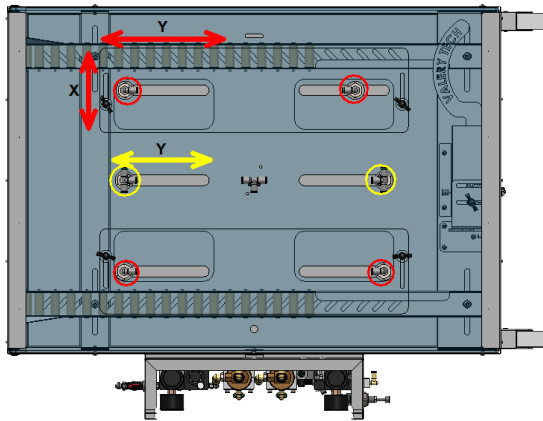

PNEU-CABINS

GIORDANO

VACCINATION DEVICES

ELITE CAB-DUAL
Ref TB.4.00 of 28/08/2024

TECHNICAL BROCHURE

DESCRIPTION

Elite Cab-Dual is the one of simplest manual cabinet of the Valery offer, it's though to administrate 2 spray vaccine. The device is the perfect choose for small and medium hatcheries that needs a machine easy to use, cheap and with an high quality of distribution.

All the parameter are adjustable using the command box on the front of the machine. On the front of the command box there is a mechanical counter that count the box vaccinated.

The device is equipped with 4 nozzles (Dispensing the 1st vaccine) adjustable in x-y direction and 2 nozzles (Dispensing the 2nd vaccine) adjustable in y direction to fit with every box dimension. The machine is also equipped with an adjustable piston to block the box until the end of dispensing

After few test on the machine, simulating a 'standard' condition, (18ml 1st spray; 18ml 2nd spray; 100chicks) the machine complete a full cycle of administration in about 8-10 seconds (including the operation of insert and take out the box).

SPECIFICATION

CAPACITY:	Up to 36'000 chicks per hour
WEIGHT:	39 Kg
DIMENSIONS (HxDxL):	118 x 52 x 81 cm
INCLUDED WITH THE MACHINE:	Basic spare parts kit 2 tanks 10l of capacity Extra nozzle
MATERIALS:	Stainless steel Food grade plastic Rubber Polycarbonate