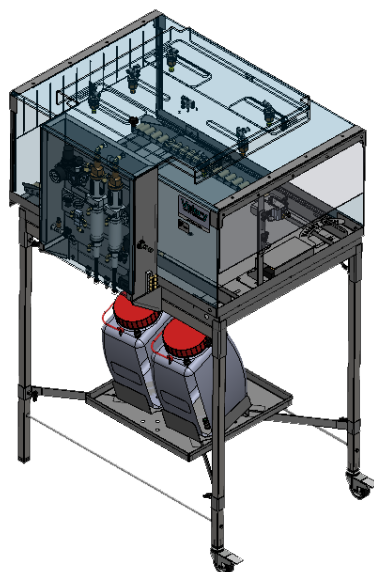

PNEU-CABINS

GIORDANO

VACCINATION DEVICES

ELITE CAB-DUAL
Ref TB.4.00 of 28/08/2024

TECHNICAL BROCHURE

DESCRIPTION

Elite Cab-Dual is the one of simplest manual cabinet of the Valery offer, it's though to administrate 2 spray vaccine. The device is the perfect choose for small and medium hatcheries that needs a machine easy to use, cheap and with an high quality of distribution.

All the parameter are adjustable using the command box on the front of the machine. On the front of the command box there is a mechanical counter that count the box vaccinated.

The device is equipped with 4 nozzles (Dispensing the 1st vaccine) adjustable in x-y direction and 2 nozzles (Dispensing the 2nd vaccine) adjustable in y direction to fit with every box dimension. The machine is also equipped with an adjustable piston to block the box until the end of dispensing

The machine comes with 4 different type of nozzle able to offer a droplet range from 120 to 200 microns

The machine like every other cabinet work at least at 5 bar of pressure.

2 tanks of 10 liters will supplied with the machine.

SPECIFICATION

CAPACITY:	Up to 36'000 chicks per hour
WEIGHT:	39 Kg
DIMENSIONS (HxDxL):	118 x 52 x 81 cm
INCLUDED WITH THE MACHINE:	Basic spare parts kit 2 tanks 10l of capacity Extra nozzle
MATERIALS:	Stainless steel Food grade plastic Rubber Polycarbonate