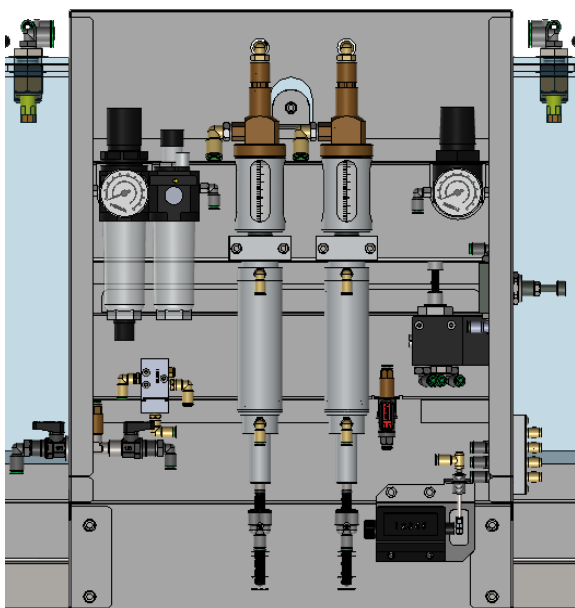

PNEU-CABINS

GIORDANO

VACCINATION DEVICES

ELITE CAB-DUAL
Ref TB.4.00 of 28/08/2024

TECHNICAL BROCHURE

DESCRIPTION

Elite Cab-Dual is the one of simplest manual cabinet of the Valery offer, it's though to administrate 2 spray vaccine. The device is the perfect choose for small and medium hatcheries that needs a machine easy to use, cheap and with an high quality of distribution.

All the parameter are adjustable using the command box on the front of the machine. On the front of the command box there is a mechanical counter that count the box vaccinated.

The device is equipped with 4 nozzles (Dispensing the 1st vaccine) adjustable in x-y direction and 2 nozzles (Dispensing the 2nd vaccine) adjustable in y direction to fit with every box dimension. The machine is also equipped with an adjustable piston to block the box until the end of dispensing

After few test on the machine, simulating a 'standard' condition, (18ml 1st spray; 18ml 2nd spray; 100chicks) the machine complete a full cycle of administration in about 8-10 seconds (including the operation of insert and take out the box).

SPECIFICATION

CAPACITY:	Up to 36'000 chicks per hour
WEIGHT:	39 Kg
DIMENSIONS (HxDxL):	118 x 52 x 81 cm
INCLUDED WITH THE MACHINE:	Basic spare parts kit 2 tanks 10l of capacity Extra nozzle
MATERIALS:	Stainless steel Food grade plastic Rubber Polycarbonate