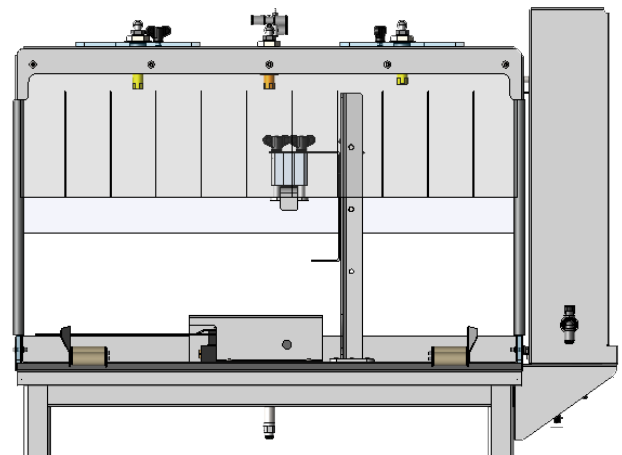

PNEU-CABINS

GIORDANO

VACCINATION DEVICES

ELITE CAB-DUAL
Ref TB.4.00 of 28/08/2024

TECHNICAL BROCHURE

DESCRIPTION

Elite Cab-Dual is the one of simplest manual cabinet of the Valery offer, it's though to administrate 2 spray vaccine. The device is the perfect choose for small and medium hatcheries that needs a machine easy to use, cheap and with an high quality of distribution.

All the parameter are adjustable using the command box on the front of the machine. On the front of the command box there is a mechanical counter that count the box vaccinated.

The device is equipped with 4 nozzles (Dispensing the 1st vaccine) adjustable in x-y direction and 2 nozzles (Dispensing the 2nd vaccine) adjustable in y direction to fit with every box dimension. The machine is also equipped with an adjustable piston to block the box until the end of dispensing

After few test on the machine, simulating a 'standard' condition, (18ml 1st spray; 18ml 2nd spray; 100chicks) the machine complete a full cycle of administration in about 8-10 seconds (including the operation of insert and take out the box).

SPECIFICATION

CAPACITY:	Up to 36'000 chicks per hour
WEIGHT:	39 Kg
DIMENSIONS (HxDxL):	118 x 52 x 81 cm
INCLUDED WITH THE MACHINE:	Basic spare parts kit 2 tanks 10l of capacity Extra nozzle
MATERIALS:	Stainless steel Food grade plastic Rubber Polycarbonate